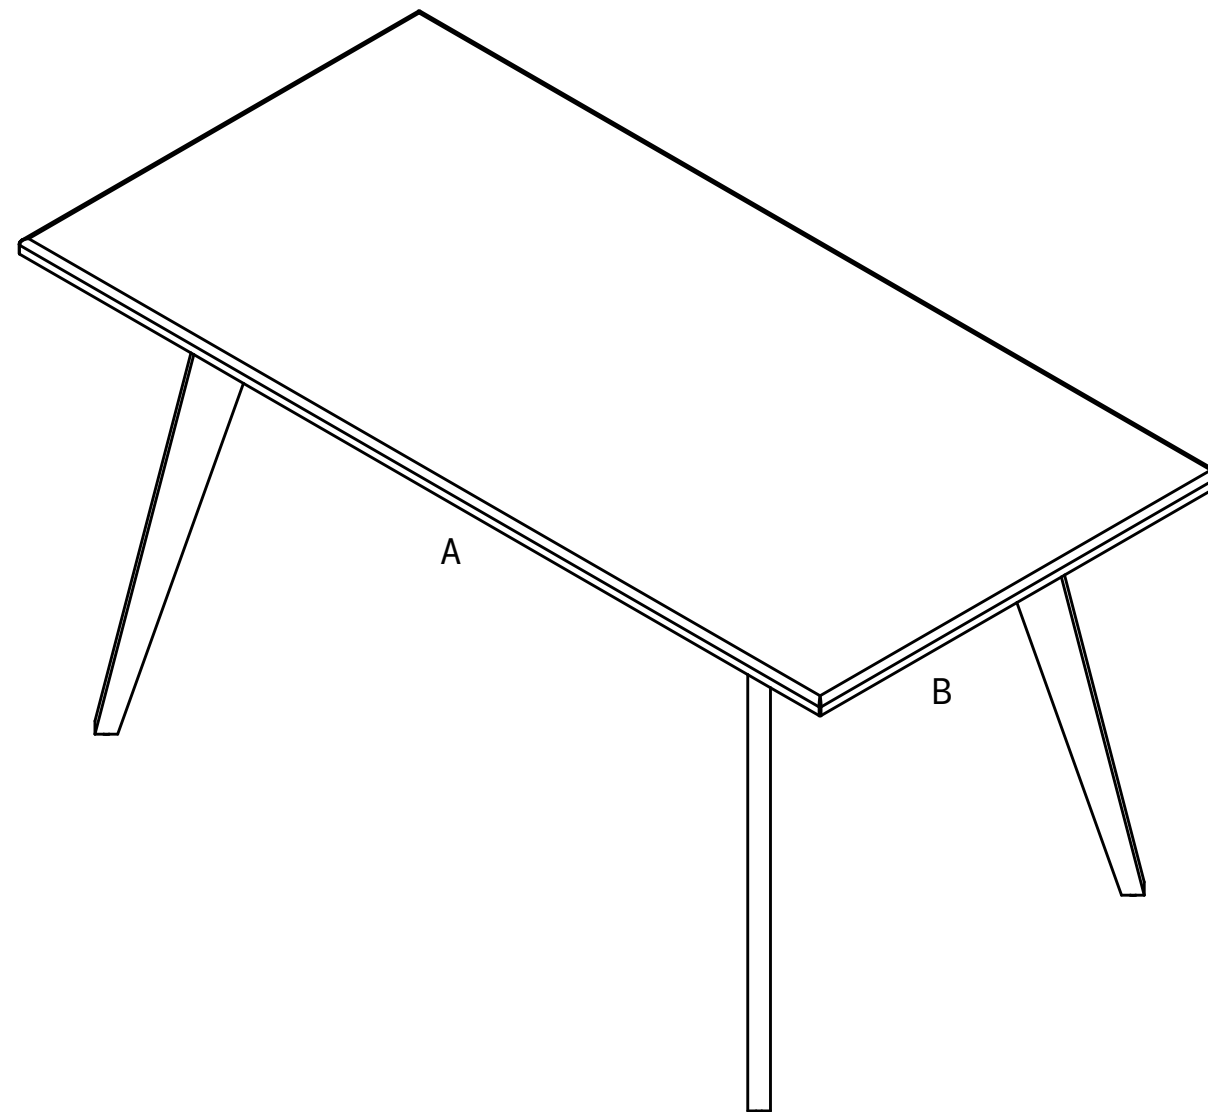

Wing 200 Dining Table
dimensions

- Total height: 74cm
 - Tabletop length: Multiple available
 - Tabletop width: Multiple available
 - Height to underside: 71.6cm (68.1cm to bars)
- Square and rounded edge versions only:
- Space between legs at side (A): Tabletop length minus 60cm
 - Space between legs at end (B): Tabletop width minus 38cm