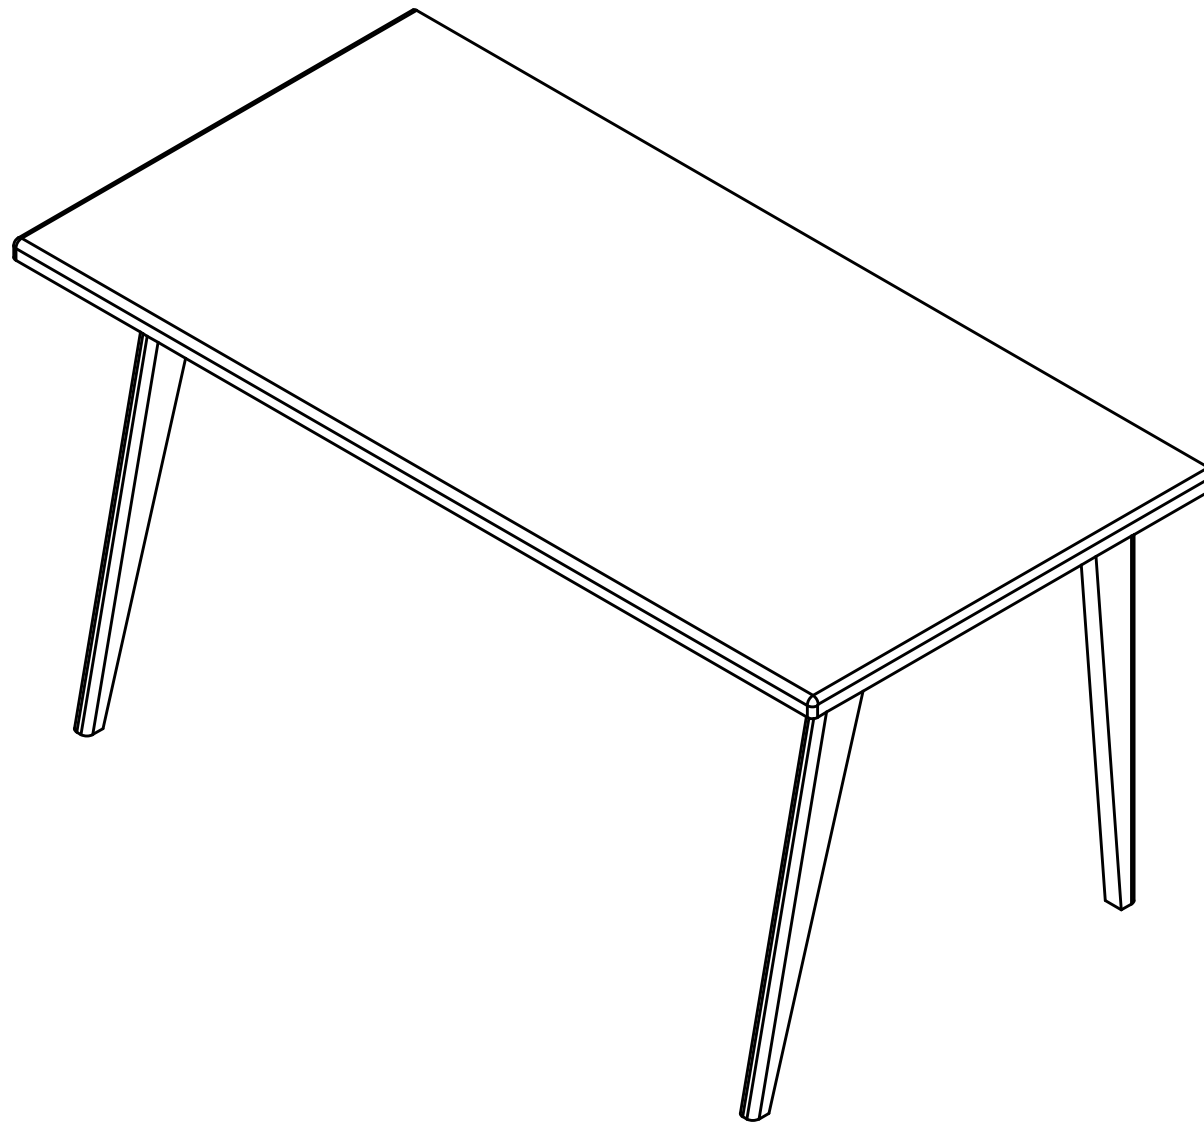

Taper 2 Desk
dimensions

- Total height: 74cm
- Tabletop length: Multiple available
- Tabletop width: Multiple available
- Height to underside: 71.6cm (68.1cm to bars)
- Space between legs: Tabletop length minus 26cm