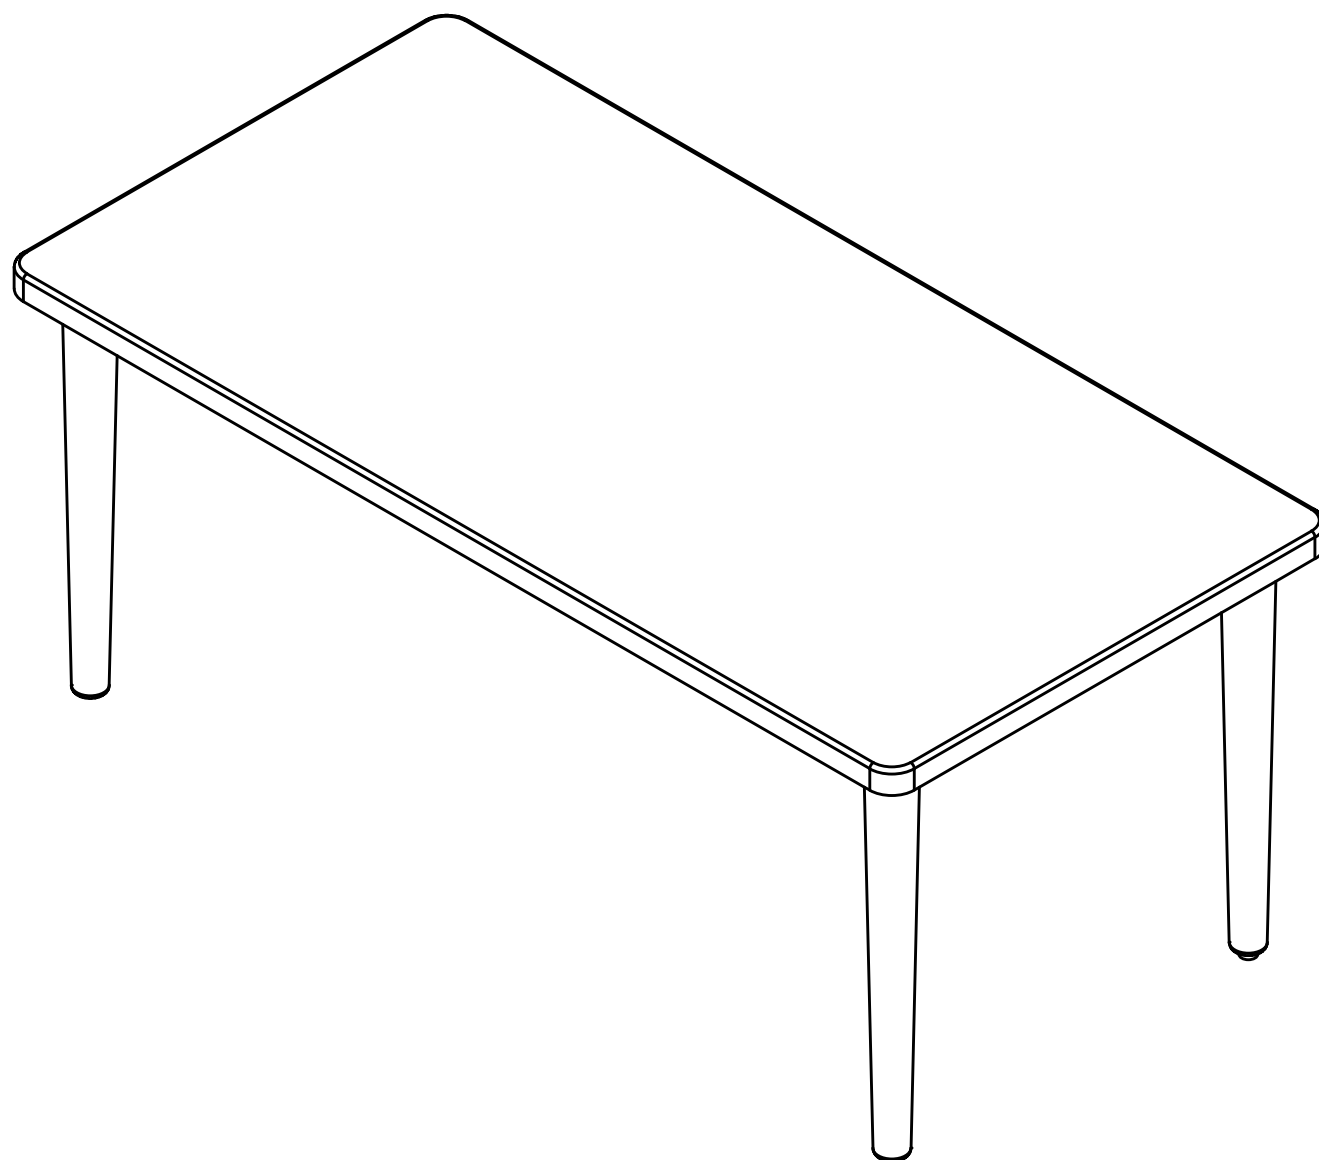

Surface 25 Coffee Table
dimensions

- Total height: 42cm
- Tabletop length: Multiple available
- Tabletop width: Multiple available