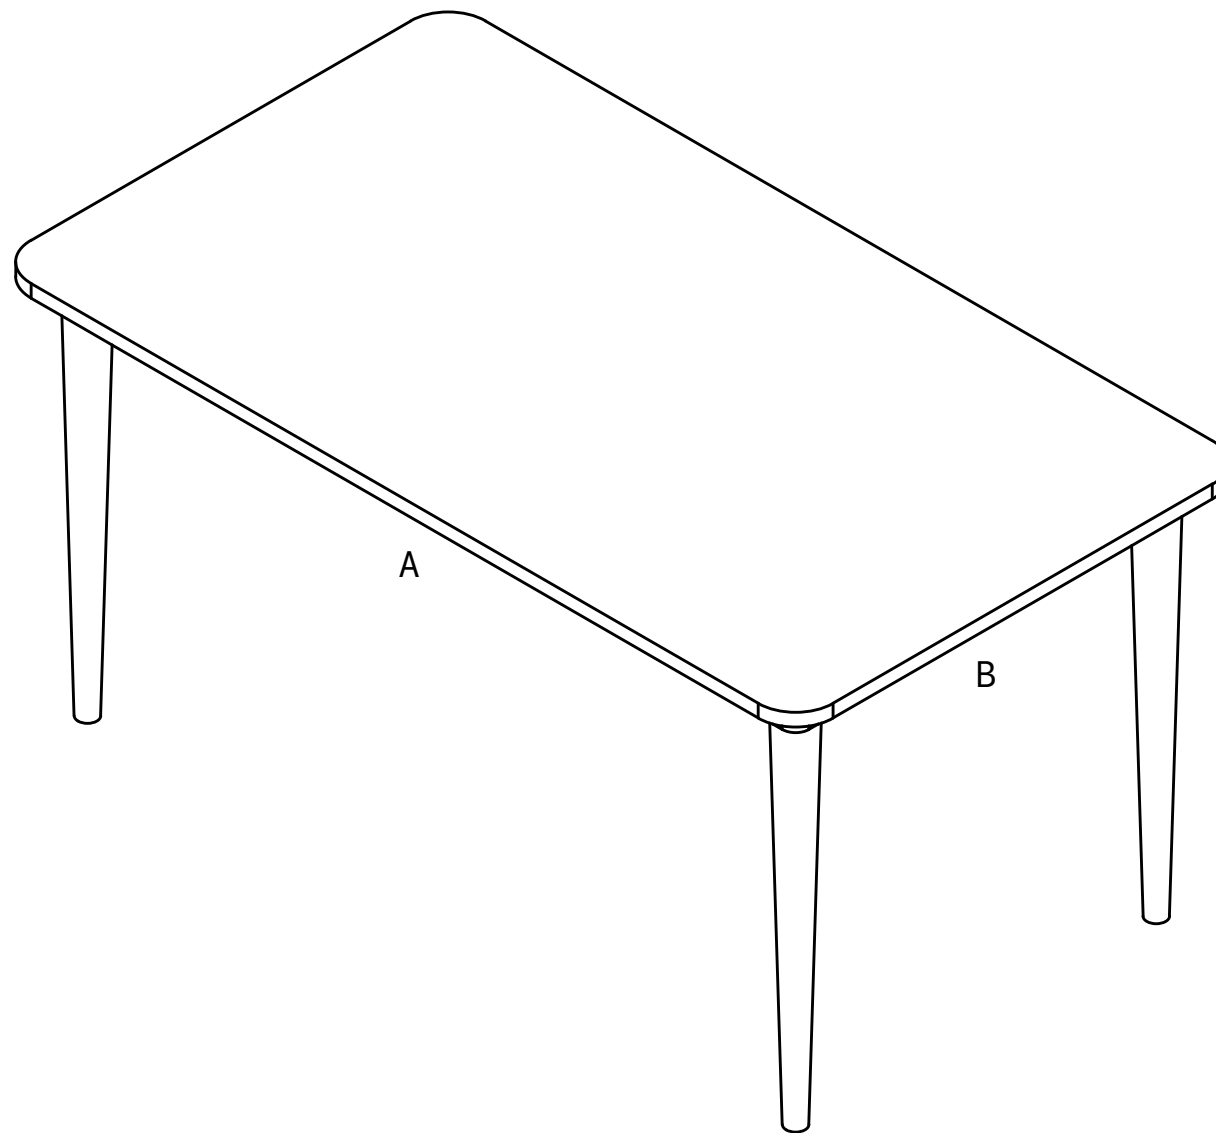

Radius 70 Dining Table/Desk  
dimensions

- Total height: 74cm
- Tabletop length: Multiple available
- Tabletop width: Multiple available
- Height to underside: 71.6cm (68.1cm to bars)
- Space between legs at side (A): Tabletop length minus 25cm
- Space between legs at end (B): Tabletop width minus 25cm