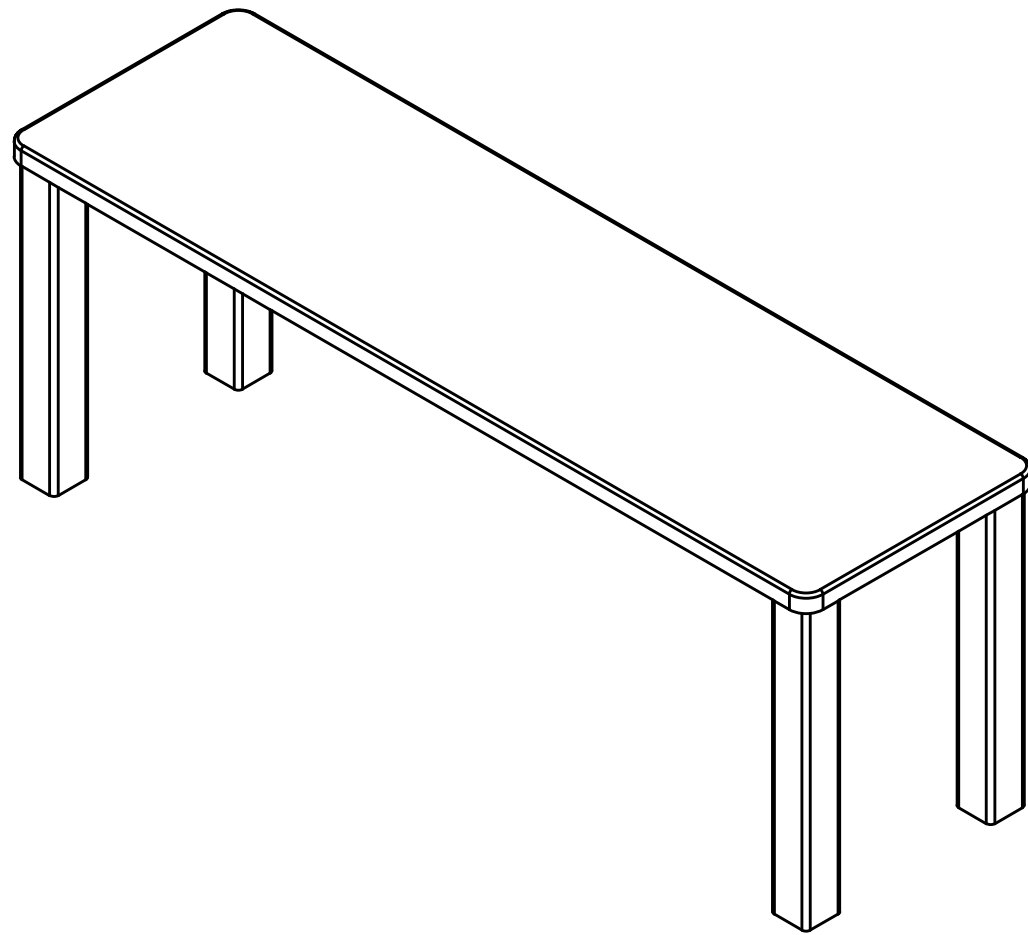

Poster 54 Bench  
dimensions

- Total height: 44cm
- Bench top length: Multiple available
- Bench top width: Multiple available