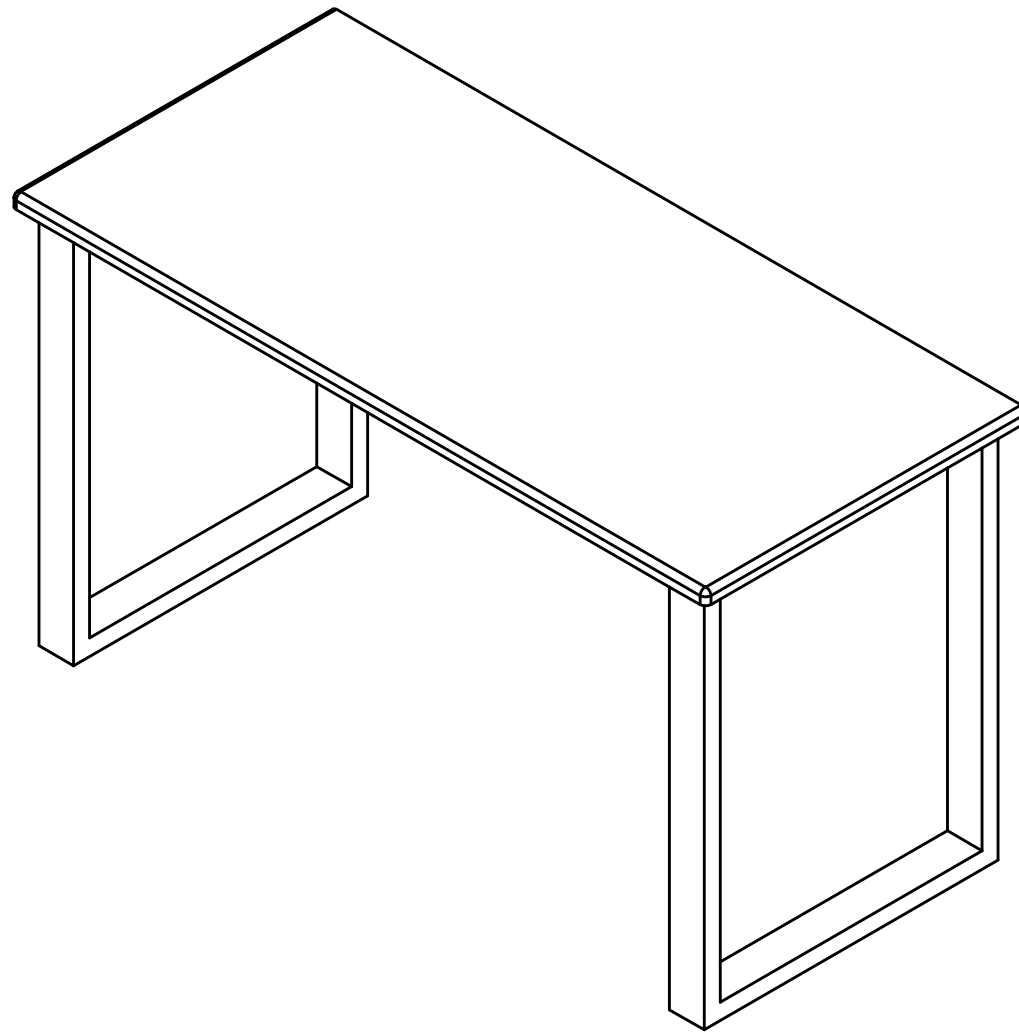

Industry 68 Desk
dimensions

- Total height: 74cm
- Tabletop length: Multiple available
- Tabletop width: 60cm
- Height to underside: 71cm
- Space between legs at side: Tabletop length minus 19cm