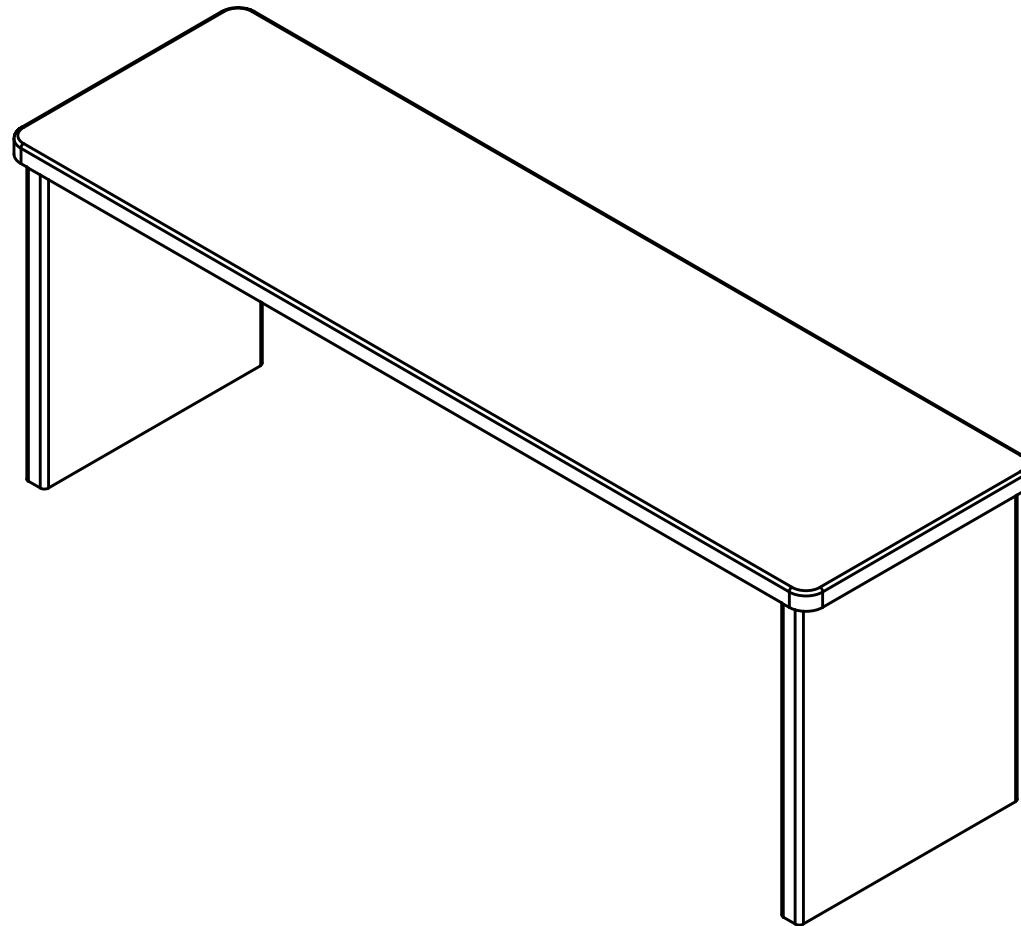

Henge 20 Bench
dimensions

- Total height: 44cm
- Bench top length: Multiple available
- Bench top width: Multiple available