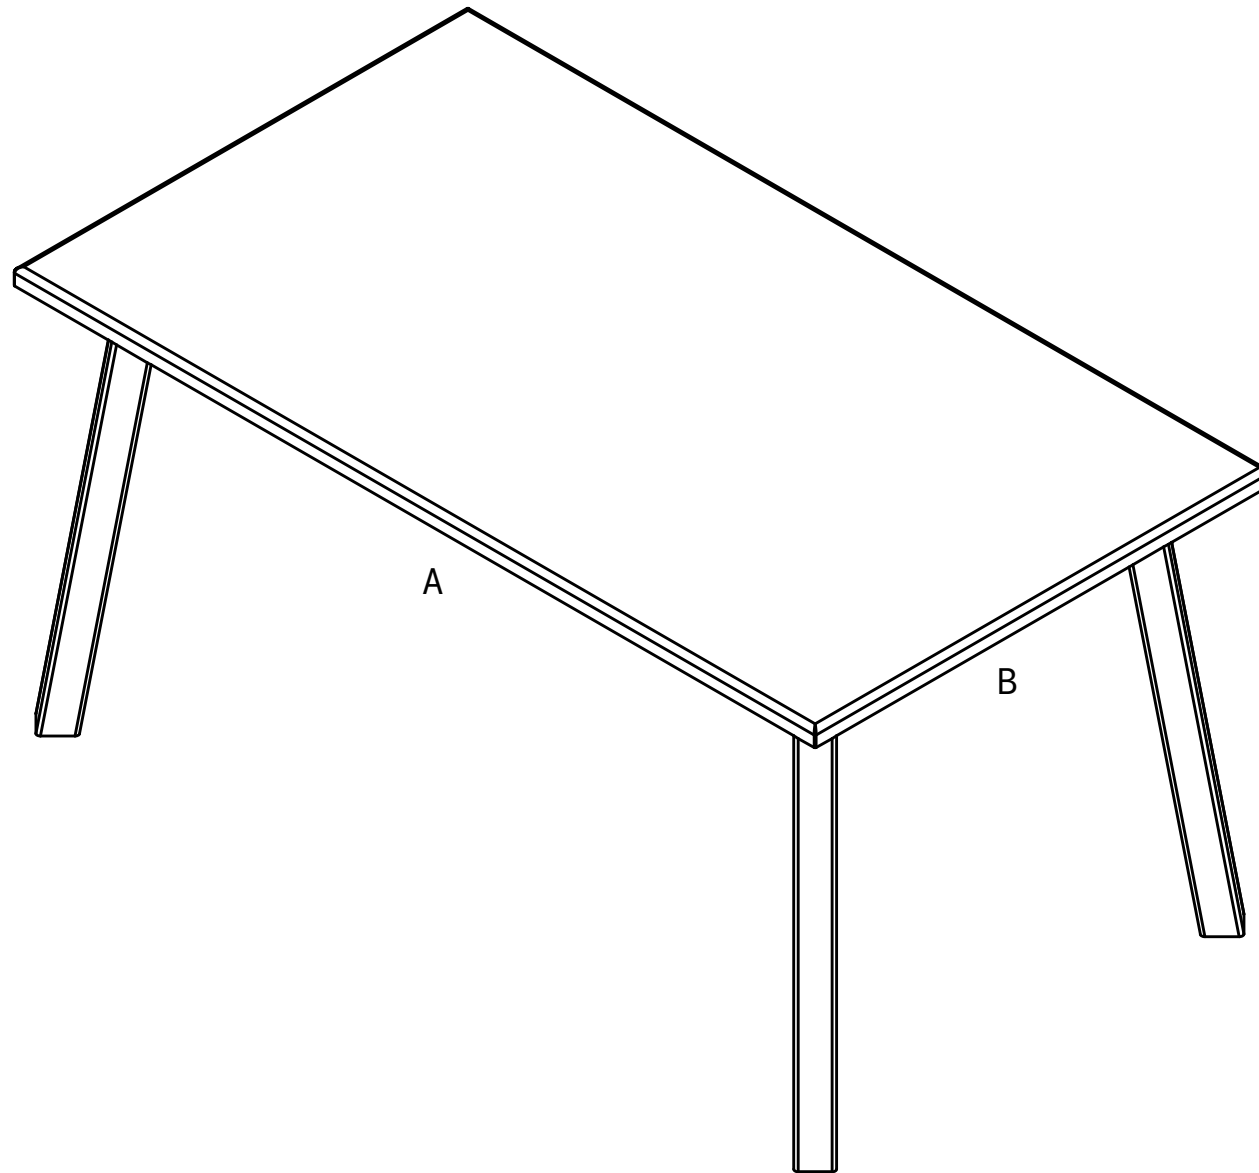

Element 57 Dining Table
dimensions

- Total height: 74cm
- Tabletop length: Multiple available
- Tabletop width: Multiple available
- Height to underside: 71cm (67cm to bars)
- Space between legs at side (A): Tabletop length minus 32cm
- Space between legs at end (B): Tabletop width minus 32cm