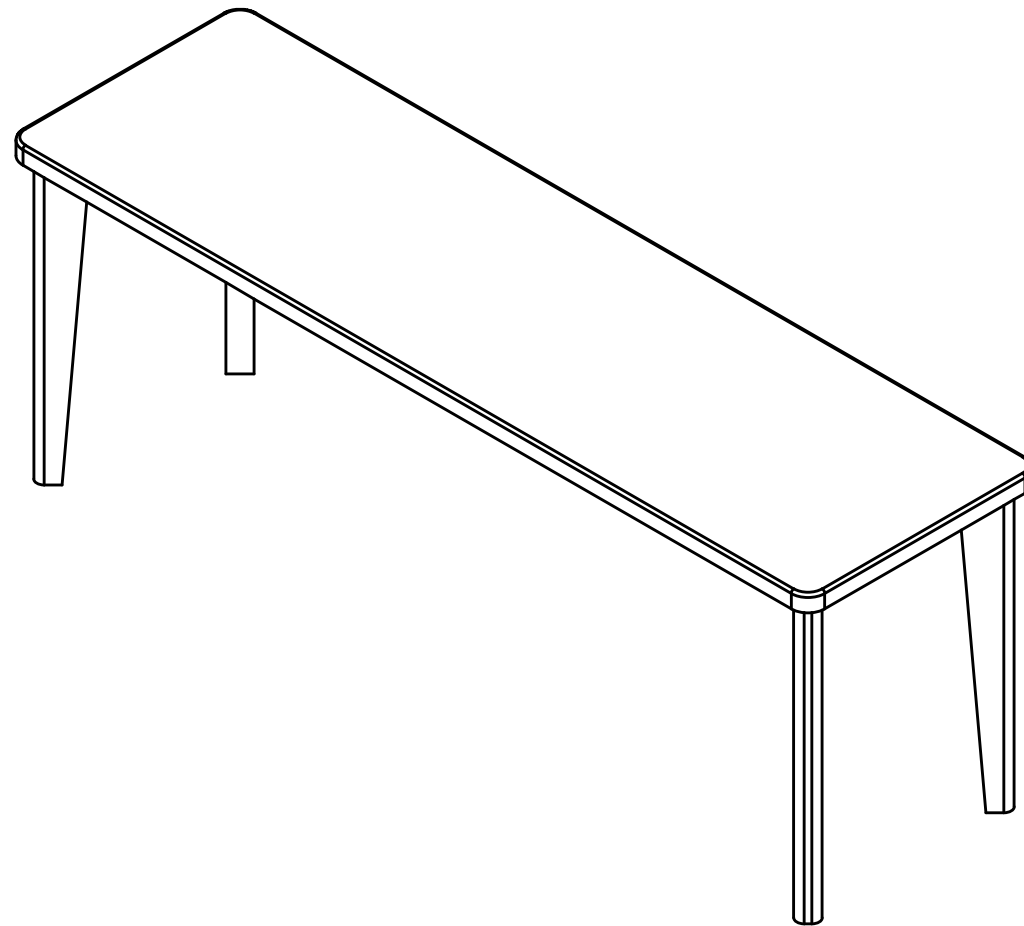

Complement 45 Bench
dimensions

- Total height: 44cm
- Bench top length: Multiple available
- Bench top width: Multiple available