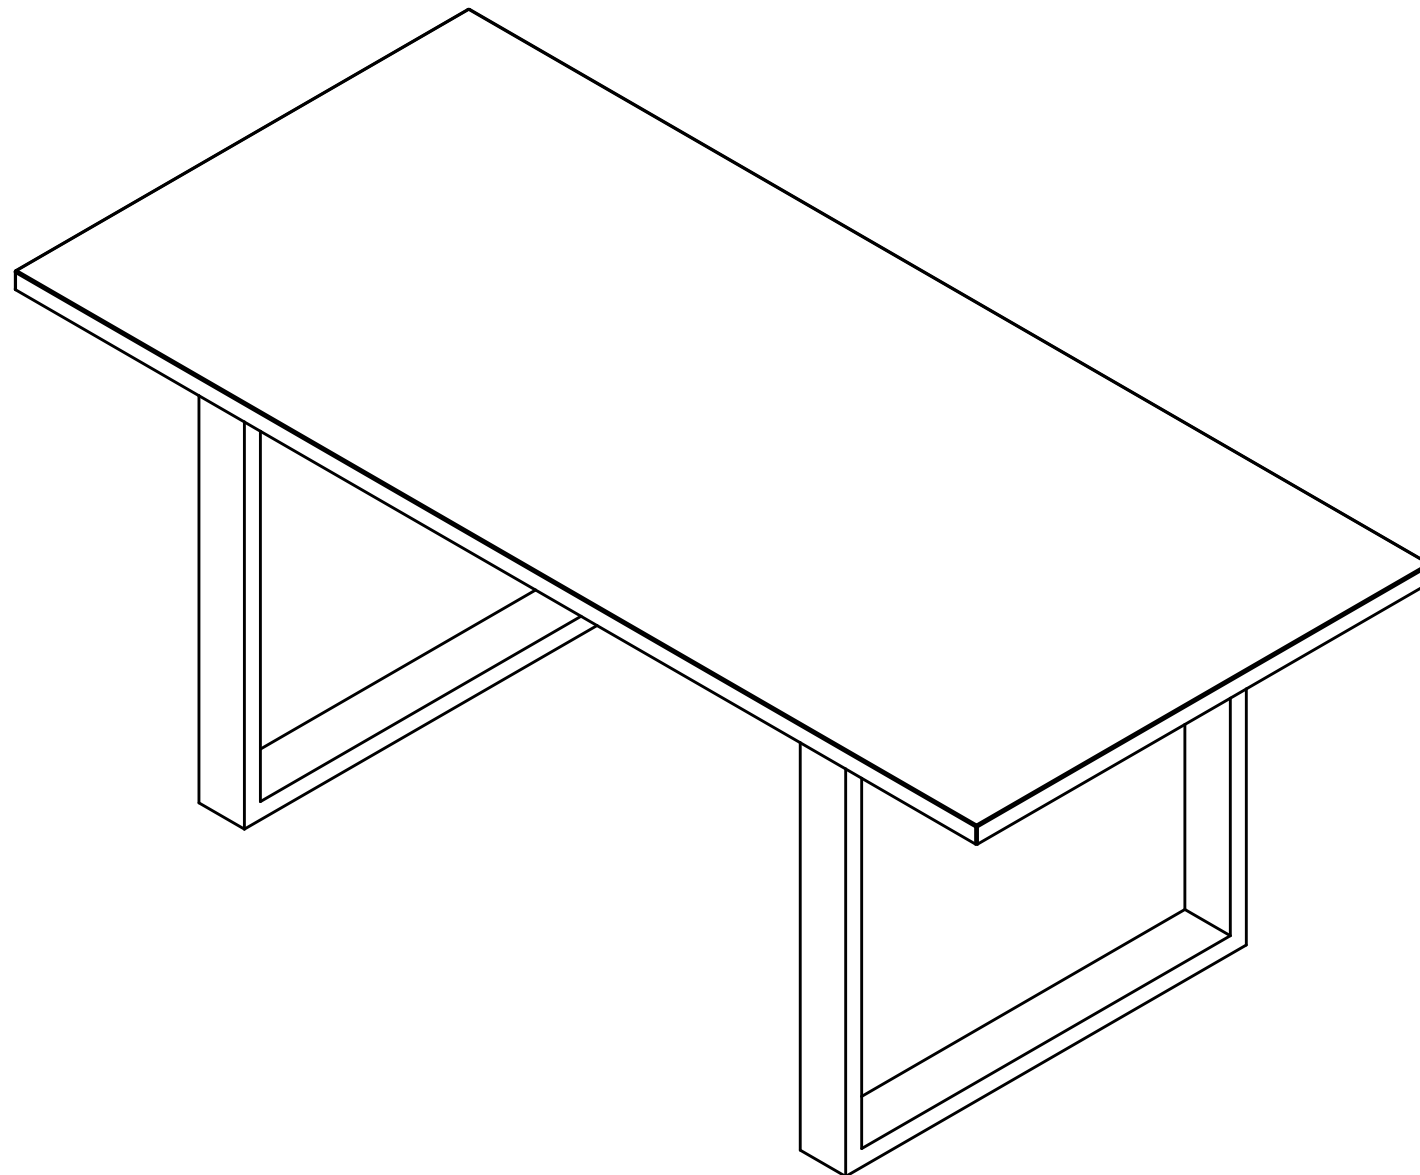

Box 85 Dining Table
dimensions

- Total height: 74cm
- Tabletop length: Multiple available
- Tabletop width: 85cm
- Height to underside: 71cm
- Space between legs at side: Tabletop length minus 76cm