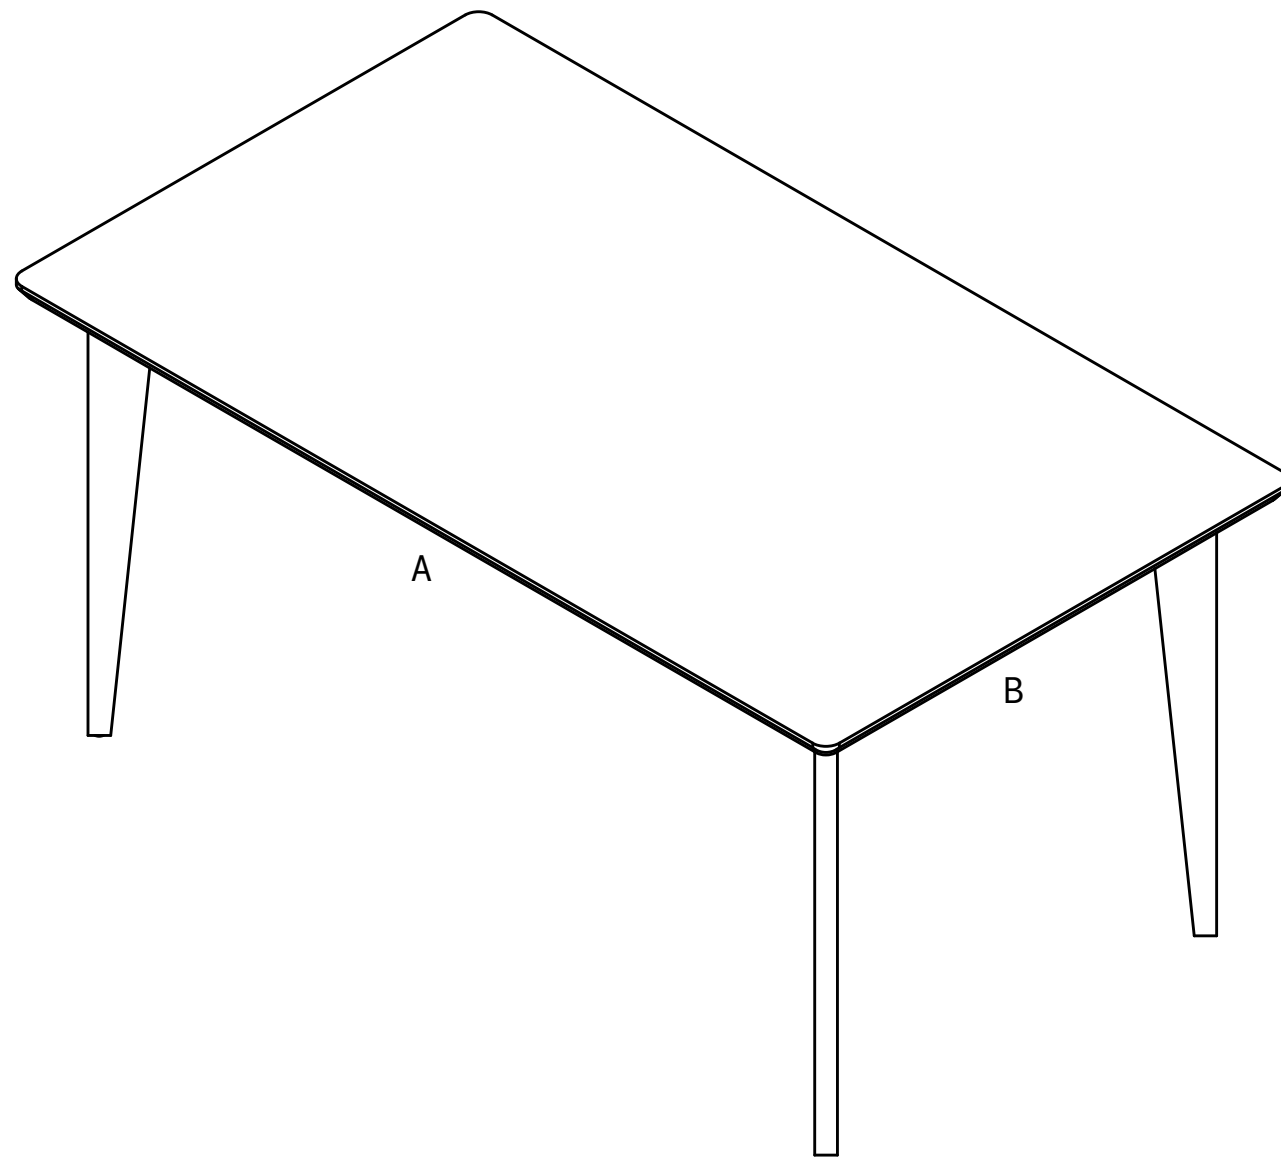

ATO 55 Dining Table/Desk  
dimensions

- Total height: 74cm
- Tabletop length: Multiple available
- Tabletop width: Multiple available
- Height to underside: 71.6cm (68.1cm to bars)
- Space between legs at side (A): Tabletop length minus 30cm
- Space between legs at end (B): Tabletop width minus 30cm