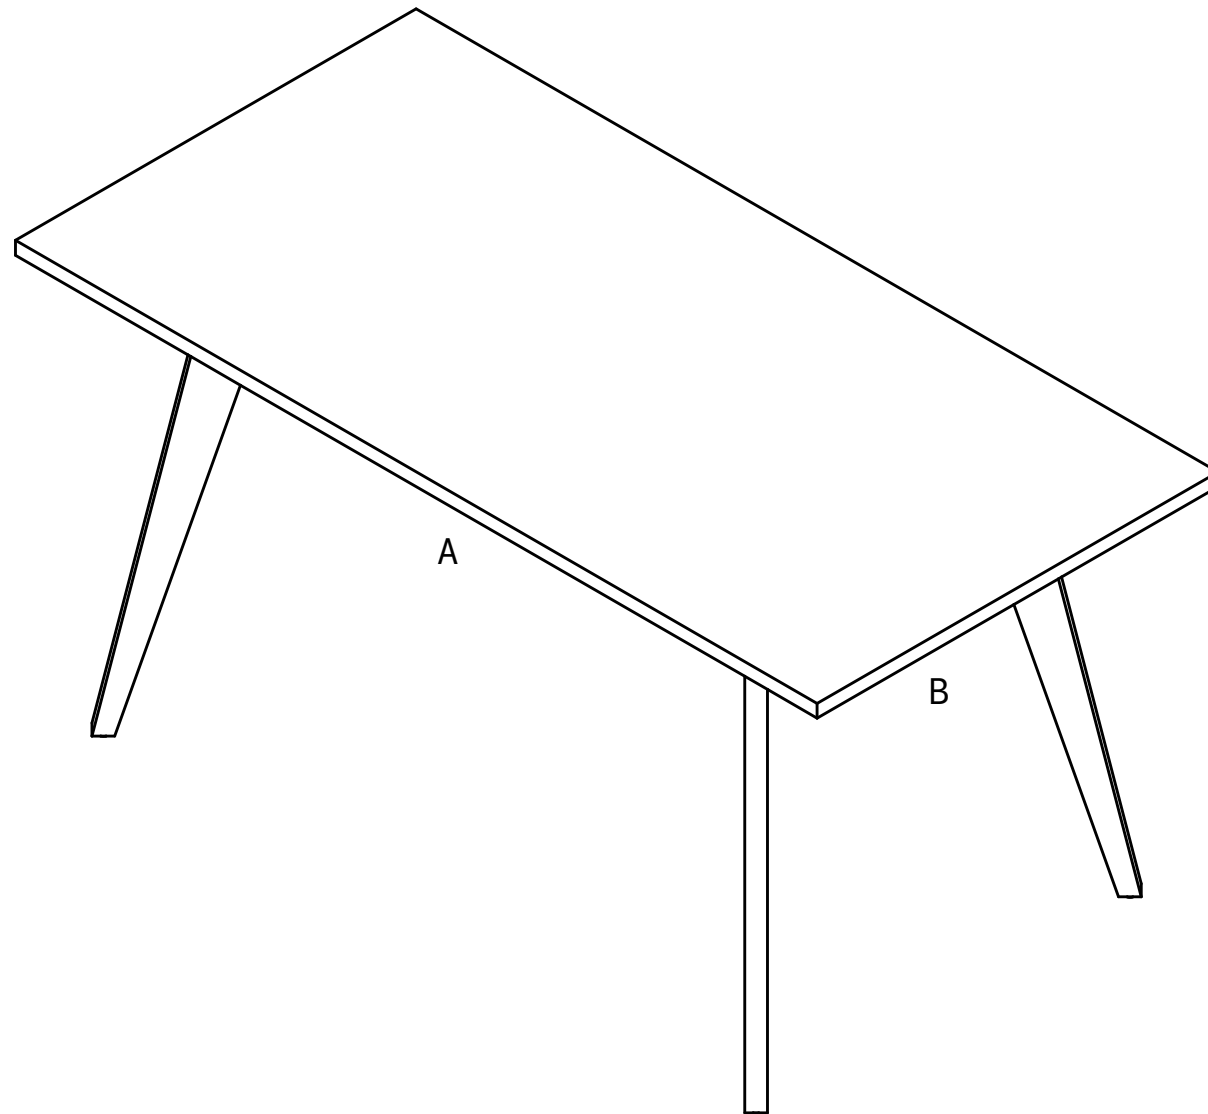

Wing 200 Dining Table  
dimensions

All versions:

- Total height: 74cm
- Tabletop length: Multiple available
- Tabletop width: Multiple available
- Height to underside: 71.6cm (68.1cm to bars)

Square and rounded edge versions only:

- Space between legs at side (A): Tabletop length minus 60cm
- Space between legs at end (B): Tabletop width minus 38cm

Bevelled edge version only:

- Space between legs at side (A): Tabletop length minus 63cm
- Space between legs at end (B): Tabletop width minus 41cm