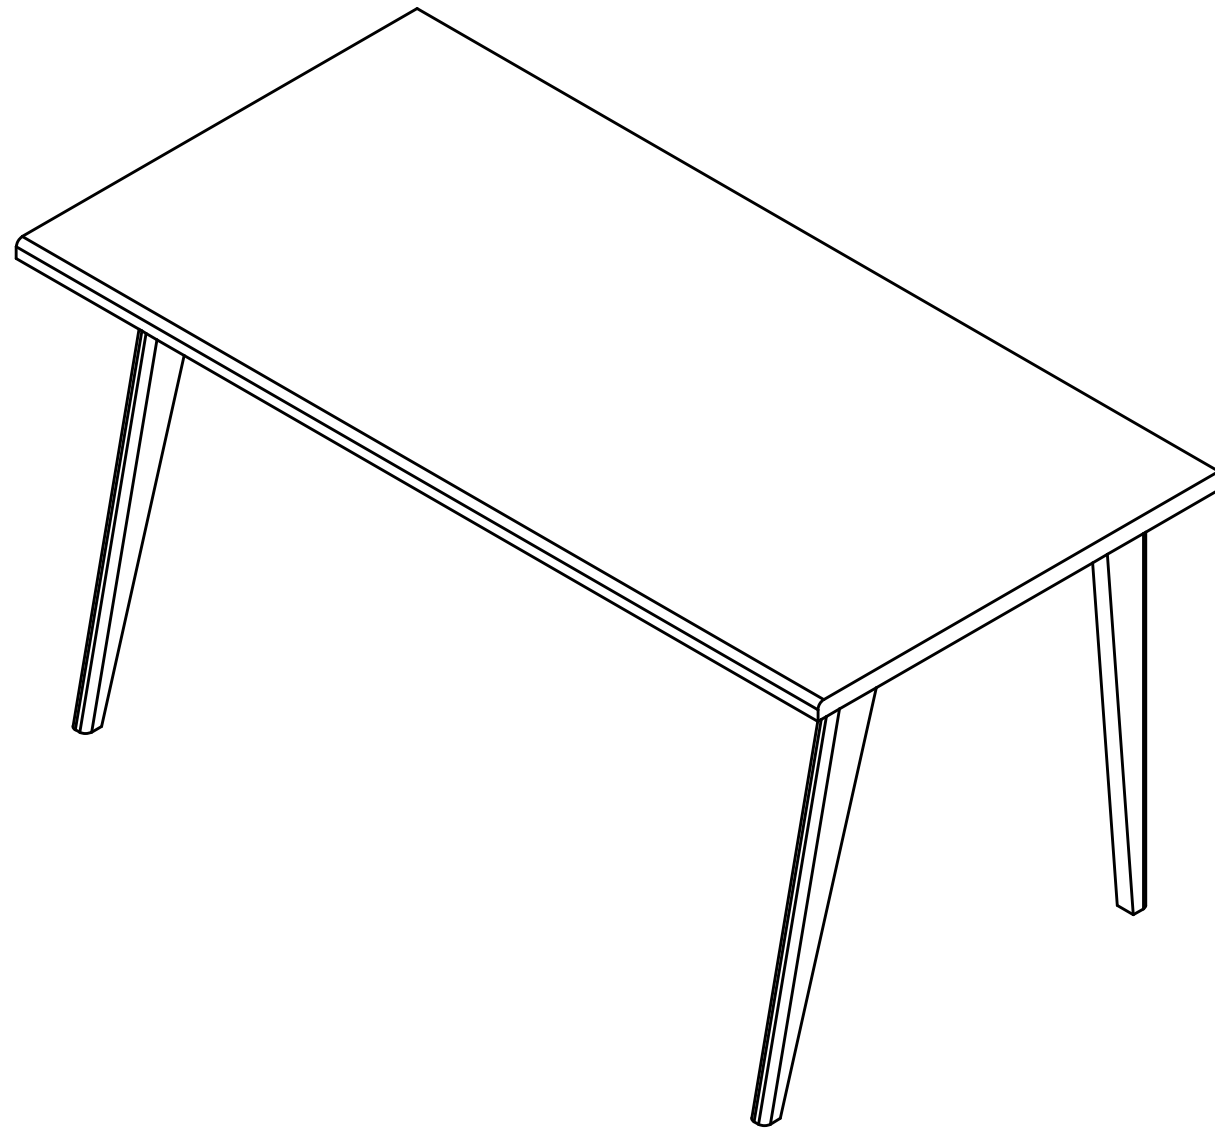

Taper 2 Desk  
dimensions

- Total height: 74cm
- Tabletop length: Multiple available
- Tabletop width: Multiple available
- Height to underside: 71.6cm (68.1cm to bars)
- Space between legs: Tabletop length minus 26cm