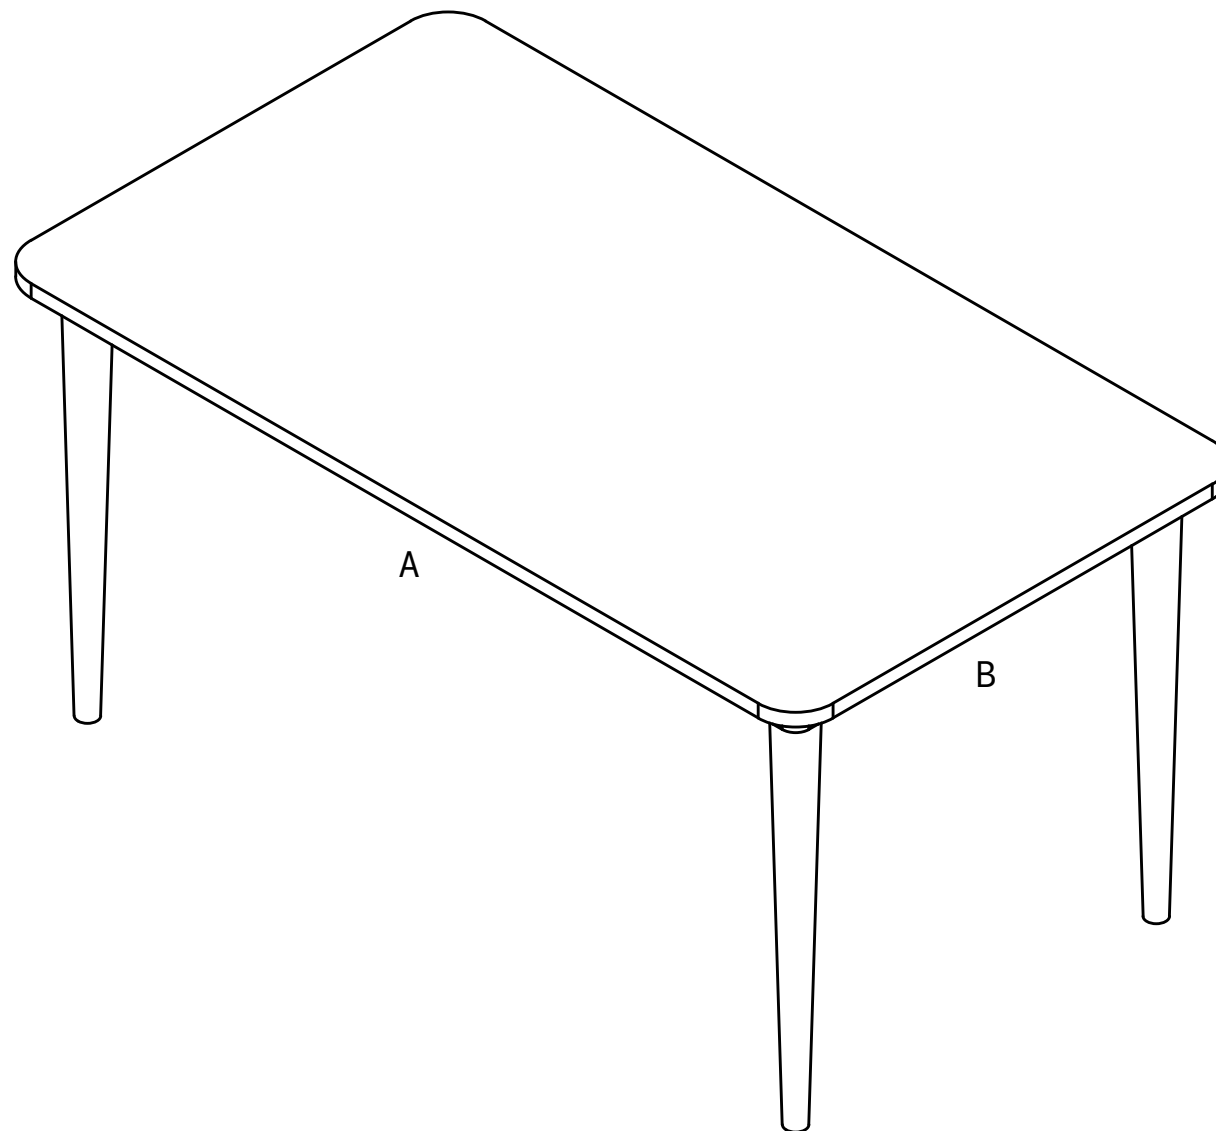

Radius 70 Dining Table/Desk
dimensions

All versions:

- Total height: 74cm
- Tabletop length: Multiple available
- Tabletop width: Multiple available
- Height to underside: 71.6cm (68.1cm to bars)

Square and rounded edge versions only:

- Space between legs at side (A): Tabletop length minus 25cm
- Space between legs at end (B): Tabletop width minus 25cm

Bevelled edge version only:

- Space between legs at side (A): Tabletop length minus 28cm
- Space between legs at end (B): Tabletop width minus 28cm