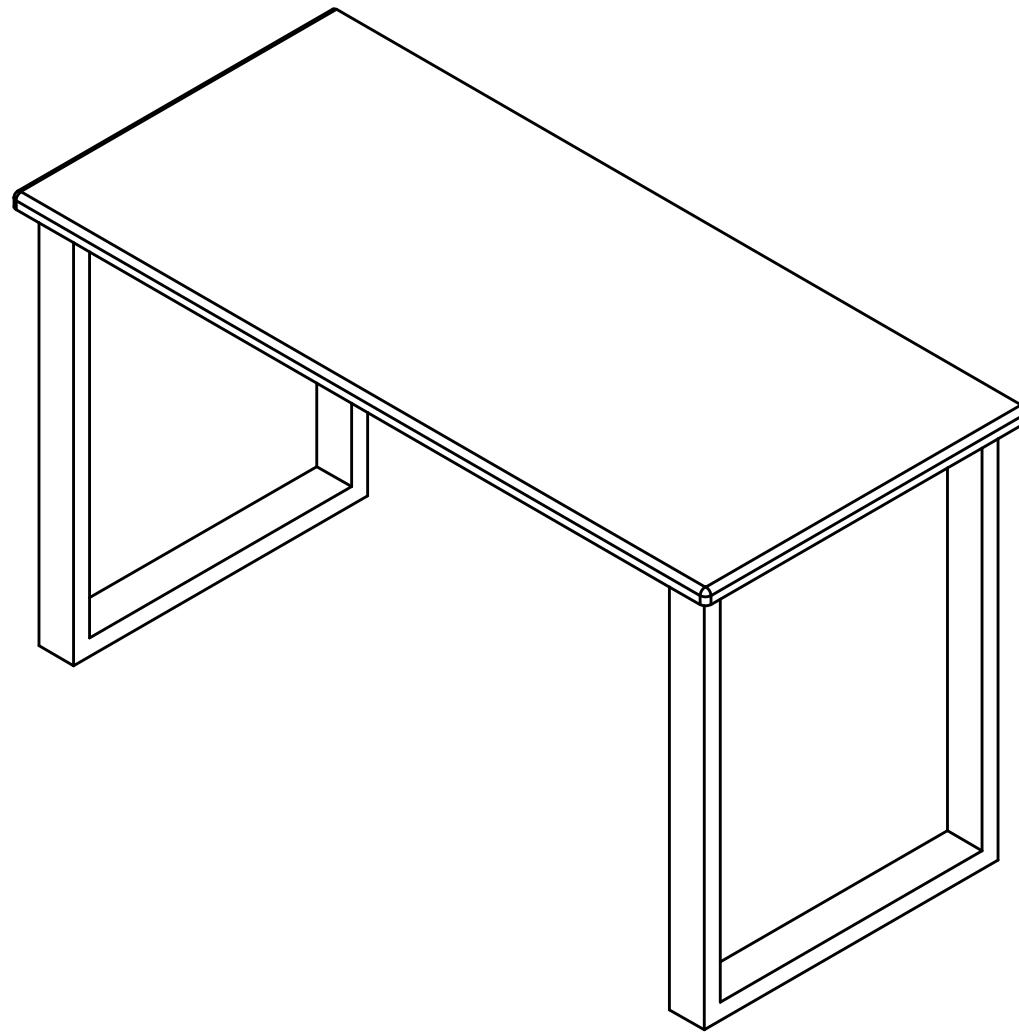

Industry 68 Desk
dimensions

- Total height: 74cm
- Tabletop length: Multiple available
- Tabletop width: 60cm
- Height to underside: 71cm
- Space between legs at side: Tabletop length minus 19cm