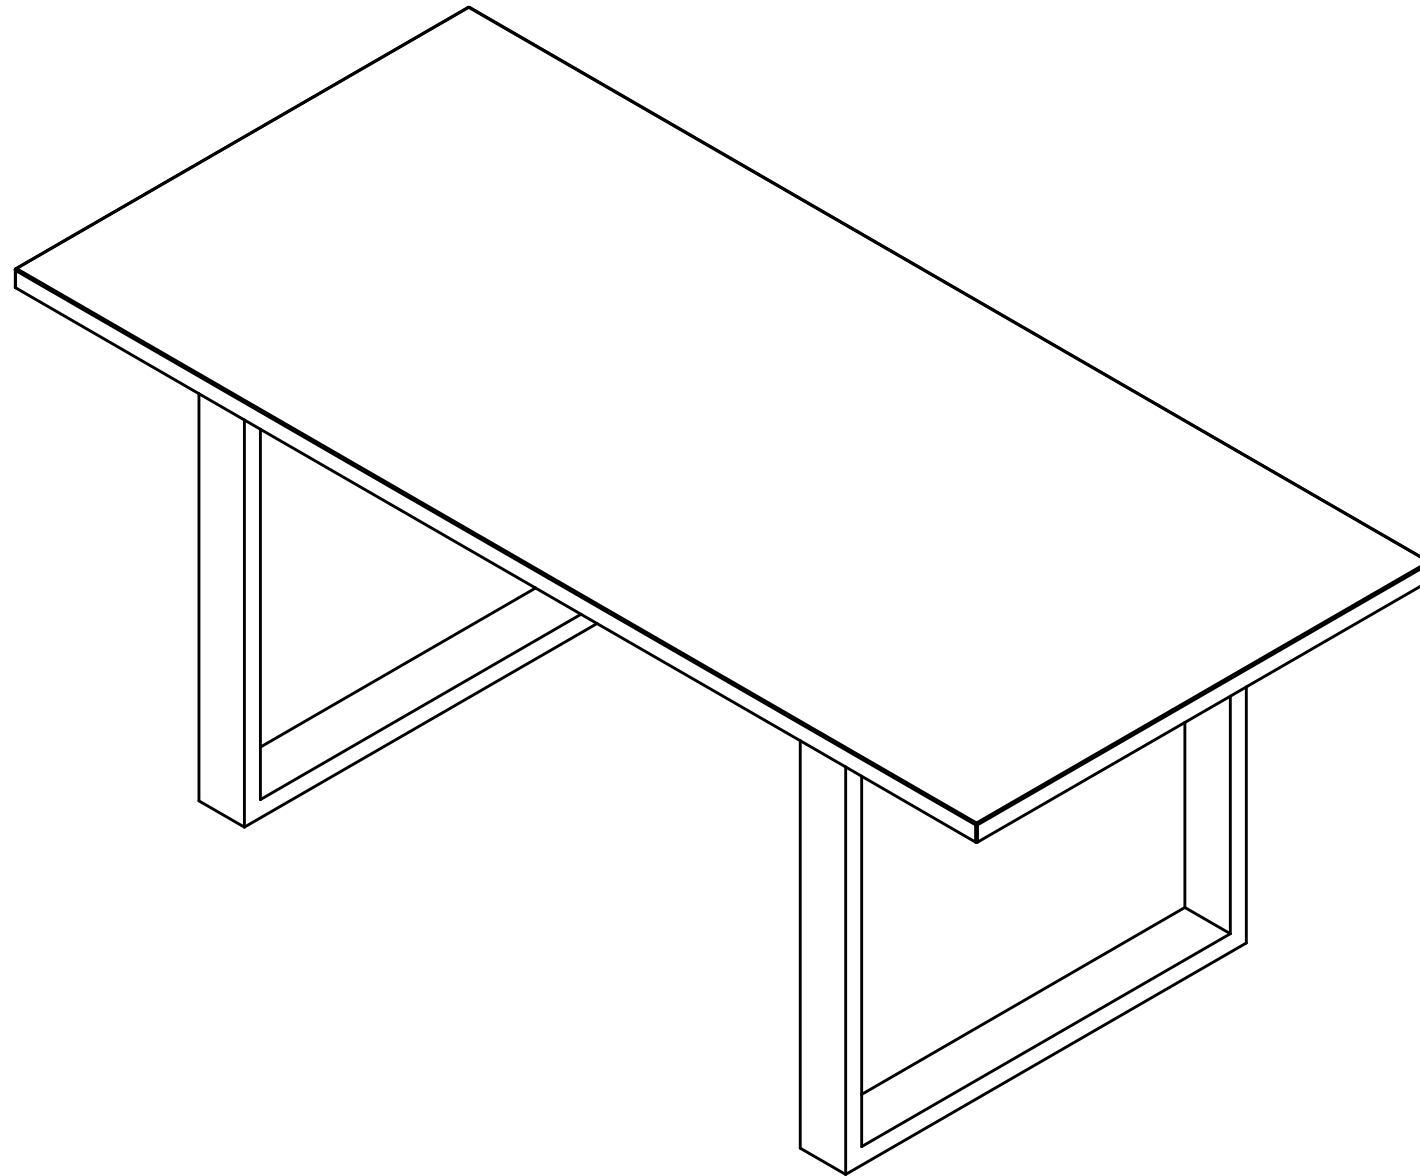

Box 85 Dining Table
dimensions

- Total height: 74cm
- Tabletop length: Multiple available
- Tabletop width: 85cm
- Height to underside: 71cm
- Space between legs at side: Tabletop length minus 76cm